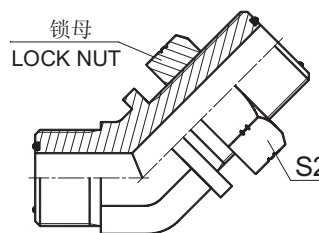

过渡接头 ADAPTER

6F4

6F4-LN

45° 弯 美制 ORFS 外螺纹 O 形圈平面密封过板接头
 45° ELBOW ORFS MALE O-RING BULKHEAD

代号 PART NO.	螺纹 THREAD		O 形圈 O-RING		尺寸 DIMENSIONS				
	E	F	E 端	F 端	A	B	S1	S2	
6F4-04	9/16"X18	9/16"X18	O011	O011	18.5	42.4	14	22	
6F4-06	11/16"X16	11/16"X16	O012	O012	20.5	48.5	19	27	
6F4-08	13/16"X16	13/16"X16	O014	O014	24	51	22	30	
6F4-10	1"X14	1"X14	O016	O016	28	56.6	27	36	
6F4-12	1.3/16"X12	1.3/16"X12	O018	O018	30.7	60.7	30	38	
6F4-16	1.7/16"X12	1.7/16"X12	O021	O021	33	65.2	36	46	

注：如需带锁母订货，则请在代号后加“LN”，如 6F4-16LN，锁母代号为 8F。

Note: In case if you are interested to order the adapter with lock nut, please insert suffix "LN" after our part no., for example 6F4-16LN, The lock nut no. is 8F.