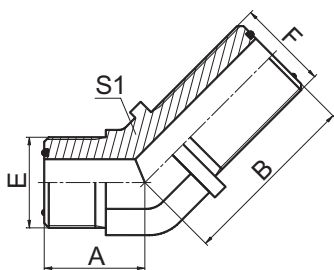

过渡接头 ADAPTER

6F4

6F4-LN

45° 弯 美制 ORFS 外螺纹 O 形圈平面密封过板接头
 45° ELBOW ORFS MALE O-RING BULKHEAD

代号 PART NO.	螺纹 THREAD		O 形圈 O-RING		尺寸 DIMENSIONS				
	E	F	E 端	F 端	A	B	S1	S2	
6F4-04	9/16"X18	9/16"X18	O011	O011	18.5	42.4	14	22	
6F4-06	11/16"X16	11/16"X16	O012	O012	20.5	48.5	19	27	
6F4-08	13/16"X16	13/16"X16	O014	O014	24	51	22	30	
6F4-10	1"X14	1"X14	O016	O016	28	56.6	27	36	
6F4-12	1.3/16"X12	1.3/16"X12	O018	O018	30.7	60.7	30	38	
6F4-16	1.7/16"X12	1.7/16"X12	O021	O021	33	65.2	36	46	

注：如需带锁母订货，则请在代号后加“LN”，如 6F4-16LN，锁母代号为 8F。

Note: In case if you are interested to order the adapter with lock nut, please insert suffix "LN" after our part no., for example 6F4-16LN, The lock nut no. is 8F.