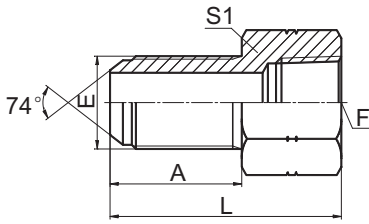

# 过渡接头 ADAPTER

**5JN-BH**

**5JN-BH(LN)**

美制 JIC 外螺纹过板接头 / 布锥管内螺纹  
JIC MALE BULKHEAD/NPT FEMALE

| 代号<br>PART NO. | 螺纹 THREAD  |              | 尺寸 DIMENSIONS |      |    |  |  |
|----------------|------------|--------------|---------------|------|----|--|--|
|                | E          | F            | A             | L    | S1 |  |  |
| 5JN-04-02BH    | 7/16"X20   | Z1/8"X27     | 32.5          | 48.5 | 17 |  |  |
| 5JN-04BH       | 7/16"X20   | Z1/4"X18     | 32.5          | 54   | 19 |  |  |
| 5JN-06-04BH    | 9/16"X18   | Z1/4"X18     | 32.5          | 54   | 19 |  |  |
| 5JN-08-06BH    | 3/4"X16    | Z3/8"X18     | 36.5          | 59.5 | 22 |  |  |
| 5JN-10-08BH    | 7/8"X14    | Z1/2"X14     | 40            | 68.5 | 30 |  |  |
| 5JN-10-12BH    | 7/8"X14    | Z3/4"X14     | 40            | 70.5 | 32 |  |  |
| 5JN-12-06BH    | 1.1/16"X12 | Z3/8"X18     | 44.5          | 68.5 | 36 |  |  |
| 5JN-12-08BH    | 1.1/16"X12 | Z1/2"X14     | 44.5          | 75   | 36 |  |  |
| 5JN-12BH       | 1.1/16"X12 | Z3/4"X14     | 44.5          | 75   | 36 |  |  |
| 5JN-14-12BH    | 1.3/16"X12 | Z3/4"X14     | 44.5          | 75   | 41 |  |  |
| 5JN-16-12BH    | 1.5/16"X12 | Z3/4"X14     | 44.5          | 71.5 | 41 |  |  |
| 5JN-16BH       | 1.5/16"X12 | Z1"X11.5     | 44.5          | 81   | 41 |  |  |
| 5JN-20BH       | 1.5/8"X12  | Z1.1/4"X11.5 | 45.7          | 83   | 50 |  |  |
| 5JN-24BH       | 1.7/8"X12  | Z1.1/2"X11.5 | 46            | 83.5 | 55 |  |  |