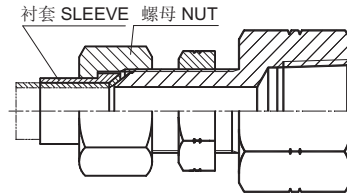

# 过渡接头 ADAPTER

**5JN-BH**

**5JN-BH(LN)**

美制 JIC 外螺纹过板接头 / 布锥管内螺纹  
JIC MALE BULKHEAD/NPT FEMALE

| 代号<br>PART NO. | 螺纹 THREAD  |              | 尺寸 DIMENSIONS |      |    |  |  |
|----------------|------------|--------------|---------------|------|----|--|--|
|                | E          | F            | A             | L    | S1 |  |  |
| 5JN-04-02BH    | 7/16"X20   | Z1/8"X27     | 32.5          | 48.5 | 17 |  |  |
| 5JN-04BH       | 7/16"X20   | Z1/4"X18     | 32.5          | 54   | 19 |  |  |
| 5JN-06-04BH    | 9/16"X18   | Z1/4"X18     | 32.5          | 54   | 19 |  |  |
| 5JN-08-06BH    | 3/4"X16    | Z3/8"X18     | 36.5          | 59.5 | 22 |  |  |
| 5JN-10-08BH    | 7/8"X14    | Z1/2"X14     | 40            | 68.5 | 30 |  |  |
| 5JN-10-12BH    | 7/8"X14    | Z3/4"X14     | 40            | 70.5 | 32 |  |  |
| 5JN-12-06BH    | 1.1/16"X12 | Z3/8"X18     | 44.5          | 68.5 | 36 |  |  |
| 5JN-12-08BH    | 1.1/16"X12 | Z1/2"X14     | 44.5          | 75   | 36 |  |  |
| 5JN-12BH       | 1.1/16"X12 | Z3/4"X14     | 44.5          | 75   | 36 |  |  |
| 5JN-14-12BH    | 1.3/16"X12 | Z3/4"X14     | 44.5          | 75   | 41 |  |  |
| 5JN-16-12BH    | 1.5/16"X12 | Z3/4"X14     | 44.5          | 71.5 | 41 |  |  |
| 5JN-16BH       | 1.5/16"X12 | Z1"X11.5     | 44.5          | 81   | 41 |  |  |
| 5JN-20BH       | 1.5/8"X12  | Z1.1/4"X11.5 | 45.7          | 83   | 50 |  |  |
| 5JN-24BH       | 1.7/8"X12  | Z1.1/2"X11.5 | 46            | 83.5 | 55 |  |  |